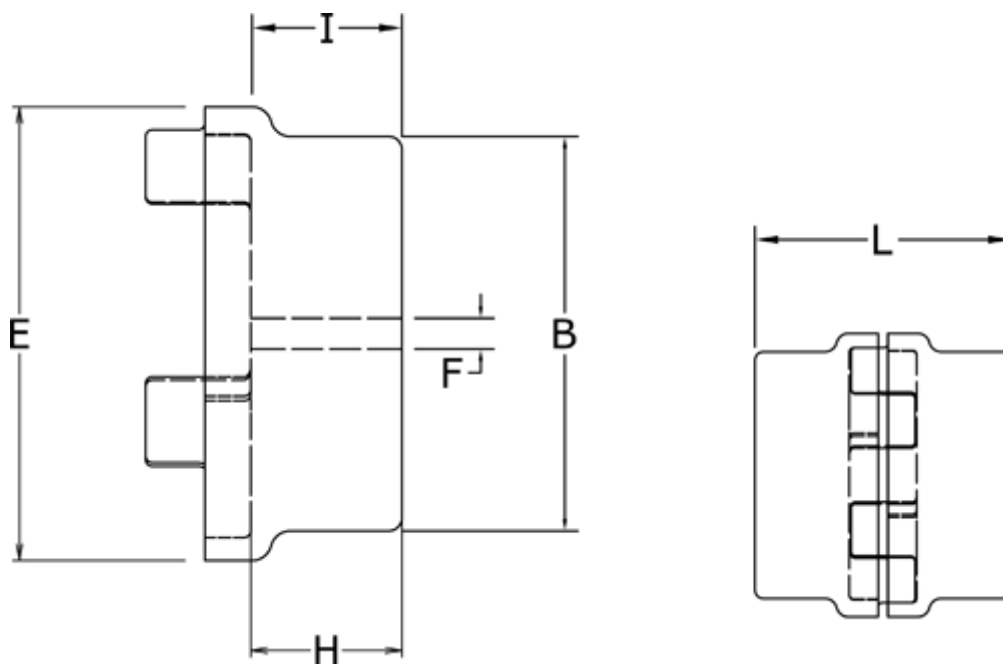

Data Sheet

Article number: 3304075AGG

Description: Coupling hub 75/90A
GG Cast iron, Predrilled

Measures

B	= 135
E	= 160
F	= -
H	= 85
I	= -
L	= 210
Max. bore mm	= 75